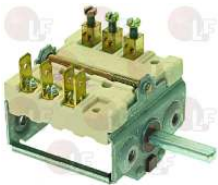

CHARVET 300027

EGO 4931015020

3057308 SELECTOR SWITCH 0-3 POSITIONS
contact capacity 32A 250V - max 150°C
D-shaft $\varnothing$ 6x4.6 mm
for Hot plate electric (CHARVET)