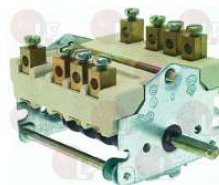

CAPIC E052584
JUNO-RÖDER-SENKING 247318
ZANUSSI 0H6688

3057002 SELECTOR SWITCH 0-1 0-1 POSITIONS

contact capacity 32A 250V - max 150°C
D shaft ø 6x4.6 mm

3057013 SELECTOR SWITCH 0-1 0-1 POSITIONS

contact capacity 32A 250V - max 150°C
D-shaft ø 6x4.6 mm
for Bain-marie (ZANUSSI) - Series H900
for Boiling pan (ZANUSSI) - Series H900
Series R701 - Series 700
for Bratt pan (MARENO) - Series 700
for Bratt pan (ZANUSSI) - Series H900
for Fry top (MARENO) - Series 700
for Fryer (ZANUSSI) - Series H900
for Pasta cooker (ZANUSSI) - Series H900
Series R701 - Series 700