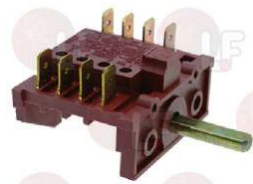

3057203 SELECTOR SWITCH 0-1 POSITIONS

contact capacity 16A 250V - max 150°C
D-shaped pin ø 6x4.6 mm

ELOMA E0191

ELOMA E320006

ELOMA 320006

3057190 SELECTOR SWITCH 0-1 POSITIONS

contact capacity 32A 600V - max 75°C
rectangular shaft 4x5 mm
for Fryer electric (GIORIK) F15 - F20 - F215
F220 - F920 - F940