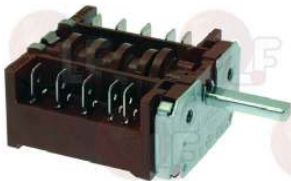

EGO 4203400009

FAGOR X163007000

Rotary switches

Suitable for:

3057139 SELECTOR SWITCH 0-1 POSITIONS
contact capacity 16A 250V - max 150°C
D-shaped pin \varnothing 6x4.6 mm

EGO 420440003

MBM RTFOC00694

Suitable for: