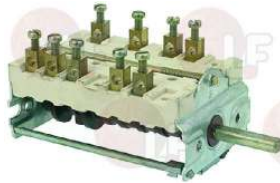

ANGELO PO 32W1500

EGO 4925215723

3057069 SELECTOR SWITCH 0-5 POSITIONS
contact capacity 25A 480V - max 150°C
D-shaft $\varnothing$ 6x4.6 mm
for Boiling pan (ANGELO PO) - Series DELTA
Series OMEGA
for Pasta cooker (ANGELO PO) - Series DELTA
Series OMEGA