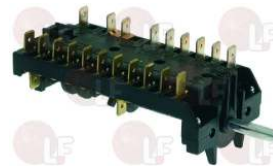

LOTUS 537019200

3057192 SELECTOR SWITCH 0-1 POSITIONS
contact capacity 40A 600V
square pin 5x5 mm
for Fryer electric (MOVILFRIT) FH-17 - FH-25
FH-35
for Fryer electric (REPAGAS) FE17

MOVILFRIT 901404

REPAGAS 57103015