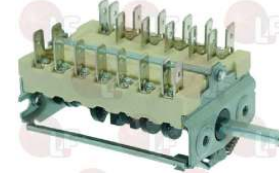

EGO 4929815733

TECNOEKA 01200040

LOTUS 537019201

TECNOEKA 01950037000

LOTUS _75B0043