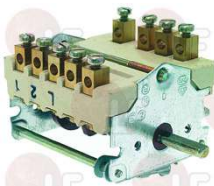

ALPENINOX 0A2285
EGO 4325432000
ZANUSSI 0A2285

ANGELO PO 32W1050
ELECTROLUX 0A2285

ANGELO PO 32W0520
WHIRLPOOL 202285

3057093 SELECTOR SWITCH 0-4 POSITIONS
contact capacity 16A 250V - max 150°C
D-shaft $\varnothing$ 6x4.6 mm