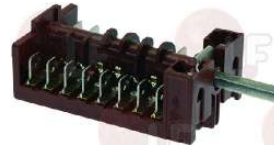

ALPENINOX 0C7965
ELECTROLUX 053866
ZANUSSI 0C7965

ALPENINOX 053866
WHIRLPOOL 153866
ZANUSSI 053866

ELECTROLUX 0C7965
WHIRLPOOL 771985002754

3057164 SELECTOR SWITCH 0-3 POSITIONS
contact capacity 16A 250V - max 140°C
D-shaft $\varnothing$ 6x4.6 mm
for Oven under cooktop electric (ZANUSSI)
Series N700 - Series N900