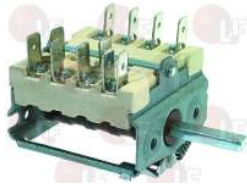

ANGELO PO 3162280

EGO 4204000023

Suitable for:

Rotary switches

3057082 SELECTOR SWITCH 0-1 POSITIONS

contact capacity 16A 250V - max 150°
 D-shaft 6x4.6 mm
 for Fryer (BARON) - Series 700 - Series 900
 for Fryer (EMMEPI) - Series 650 - Series 700
 Series 750 - Series 900
 for Fryer (GIORIK) - Series 700 - Series 900
 for Fryer (OFFCAR) - Series 700 - Series 900
 for Pasta cooker (BARON) - Series 700 - Series 900
 for Pasta cooker (EMMEPI) - Series 650
 Series 700 - Series 750 - Series 900
 for Pasta cooker (GIORIK) - Series 700
 Series 900