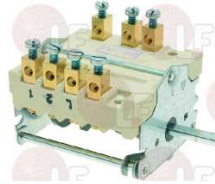

ANGELO PO 32W0520

EGO 4325232000

3057187 SELECTOR SWITCH 0-4 POSITIONS
contact capacity 16A 250V - max 150°C
D spindle $\varnothing$ 6x4.6 mm
for Kitchen electric (ANGELO PO)