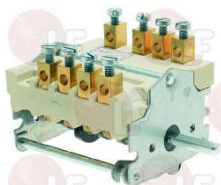

EGO 4924215001

HOBART 846676-6

ROLLER GRILL A01001

3057336 SELECTOR SWITCH 0-3 POSITIONS
contact capacity 16A 250V - max 150°C
D-shaped pin $\varnothing$ 6x4.6 mm
for Boiling pan electric (MODULAR) - Series 700
Series 900

EGO 4334232800

MODULAR 661.062.00

3057096 SELECTOR SWITCH 0-4 POSITIONS
contact capacity 16A 250V - max 150°C
D-shaft $\varnothing$ 6x4.6 mm
for Salamander electric (FRANKE) FR1/1E2