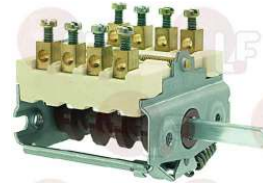

BARON 6A046700
COMETTO 50025
MARENO MA1230100
OLIS 6A046700

BARON 826630290
EGO 4942015000
METOS 6A046700
RIEBER 91030314

CAPIC E052505
MARENO 1230100
MKN 203563

3057180 SELECTOR SWITCH 0-3 POSITIONS

contact capacity 16A 250V - max 150°
D-shaft $\varnothing$ 6x4.6 mm
for Kitchen electric (MARENO) - Series 700
Series 900
for Pasta cooker electric (BERTO'S) CPE40 - E9CP40