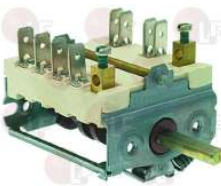

EGO 4927215500

3057079 SELECTOR SWITCH 0-9 POSITIONS
contact capacity 16A 250V - max 150°C
D shaft $\varnothing$ 6x4.6 mm
for Kitchen electric (WHIRLPOOL) AGB496 - AGB497
for Kitchen gas (WHIRLPOOL) AGB493 - AGB495
AGB582
for Oven under cooktop electric (GIGA)
Series 600 - Series 700 - Series 900