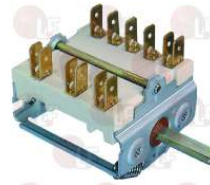

3057256 SELECTOR SWITCH 4 POSITIONS

contact capacity 16A 250V - max 150°C
D spindle $\varnothing$ 6x4.6 mm
for Oven under cooktop (COMETTO)
for Oven under cooktop electric (AMBASSADE) CE1051
CE1052 - CE641 - CE741 - CE841
for Oven under cooktop gas (AMBASSADE) CG1051
CG1052 - CG641 - CG731 - CG831

AMBASSADE 6552194

COMETTO 50026

EGO 4923815560