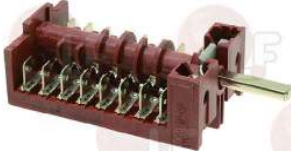

ALPENINOX 0H6602
ELOMA E0185
ZANUSSI 0H6602

EGO 4924215520
JUNO-RÖDER-SENKING 245595

ELECTROLUX 0H6602
MACFRIN 321800

Suitable for:

Rotary switches

3057141 SELECTOR SWITCH 0-4 POSITIONS

contact capacity 16A 250V - max 150°C
D-shaped pin 6x4.6 mm
for Oven under cooktop (ZANUSSI) - Series PR700