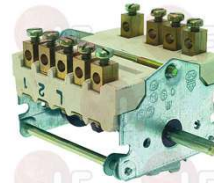

ALPENINOX 025300
WHIRLPOOL 771985000685

EGO 4325232020
ZANUSSI 025300

ELECTROLUX 025300

3057031 SELECTOR SWITCH 0-4 POSITIONS
contact capacity 32A 250V-25A 400V - max 150°C
D-shaft $\varnothing$ 6x4.6 mm
for Pasta cooker electric (ANGELO PO)
Series JUNIOR - Series SENIOR - Series SUMMIT
for Pot stove electric (ANGELO PO) - Series ALPHA
Series DELTA - Series OMEGA - Series SENIOR
Series SUMMIT