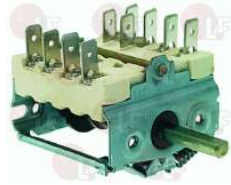

Rotary switches

Suitable for:

Suitable for:

3057178 SELECTOR SWITCH 0-1 POSITIONS

contact capacity 16A 250V - max 150°C
D-shaped pin 6x4.6 mm
for Fryer electric (GIORIK) FRE33 - FRE63 - FT33 FT63
for Self service counter (ZANUSSI)
for Warm table (ZANUSSI)