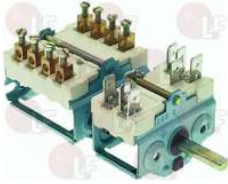

Suitable for:

3057030 SELECTOR SWITCH 0-3 POSITIONS
contact capacity 16A 250V - max 150°C
D-shaft $\varnothing$ 6x4.6 mm
for Kitchen (ANGELO PO) - Series ALPHA
Series DELTA - Series SENIOR

ANGELO PO 32W1440
EGO 4964215715

EGO 4921015300+
EGO 4964215715+

EGO 4944215700+

Suitable for:

3057028 SELECTOR SWITCH 0-4 POSITIONS
contact capacity 32A 250V-25A 400V - max 150°C
D-shaped pin $\varnothing$ 6x4.6 mm