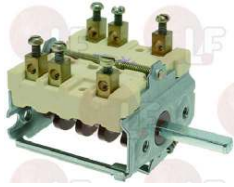

Suitable for:

Rotary switches

3057254 SELECTOR SWITCH 0-3 POSITIONS
contact capacity 16A 250V - max 150°C
D-shaft $\varnothing$ 6x4.6 mm
for Bain-marie electric (MORICE) - Series 900
for Fryer electric (MORICE) - Series 900
for Oven under cooktop electric (CAPIC)
for Pasta cooker electric (MORICE) - Series 900

CAPIC E052510
WHIRLPOOL 481227328257

EGO 4932015000

MORICE DE0204

3211004 SWITCH CS 0258910 A2500
contact capacity 25A 600V - max 60/75°C
square shaft 6x6 mm
for Rotisserie electric (CB)