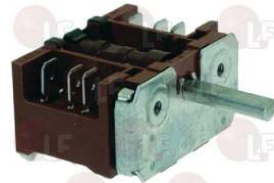

ANGELO PO 3168540

EGO 4202900000

3057281 SELECTOR SWITCH 4 POSITIONS
contact capacity 16A 250V - max 150°C
D shaft $\varnothing$ 6x4.6 mm
for Pasta cooker (ANGELO PO) - Series ALPHA
Series GAMMA - Series OMEGA